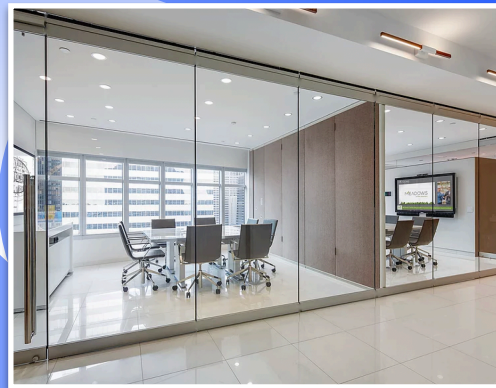

Let us redefine your space

MOVABLE WALLS
MODERN DESIGNS

FAST AND CLEAN INSTALLATION

HORIZON Series

Horizon Series is a full height seamless glass wall system that will divide your space with elegance and transparency while maximizing the natural light.

Horizon Architectural Wall

Frame Material	Aluminum
Wall Thickness	3 1/16"
Maximum Height	10'
Glass	3/8" tempered center mounted glass Clear or frosted
Studs	Multi-directional studs or square angle corners
Door Options	Glass doors; Swing or Sliding
Color available	Clear or color anodized & color powdercoated